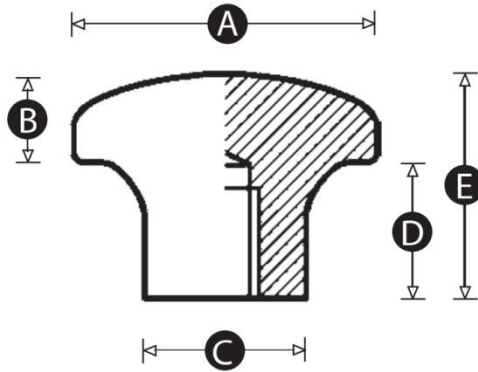

G21FPK Female Button Knob

Features

- Simple design and functionality suitable for a wide range of uses in industrial, automotive and medical applications

Material

- Body: High impact resistant thermoplastic, matt black finish
- Thread: Moulded thread

Part No.	A	B	C	D	E	Thread Size
G21FPK-15070T	22	7	12	12	19	M4
G21FPK-9054W						M5
G21FPK-9055S						M6
G21FPK-9056Z	27		14	13	20	M6
G21FPK-9057V						M8
G21FPK-9058R	32	8	15	15	23	M8
G21FPK-9059Y						M10
G21FPK-9060U	37		18	17	23	M8
G21FPK-9061Q						M10